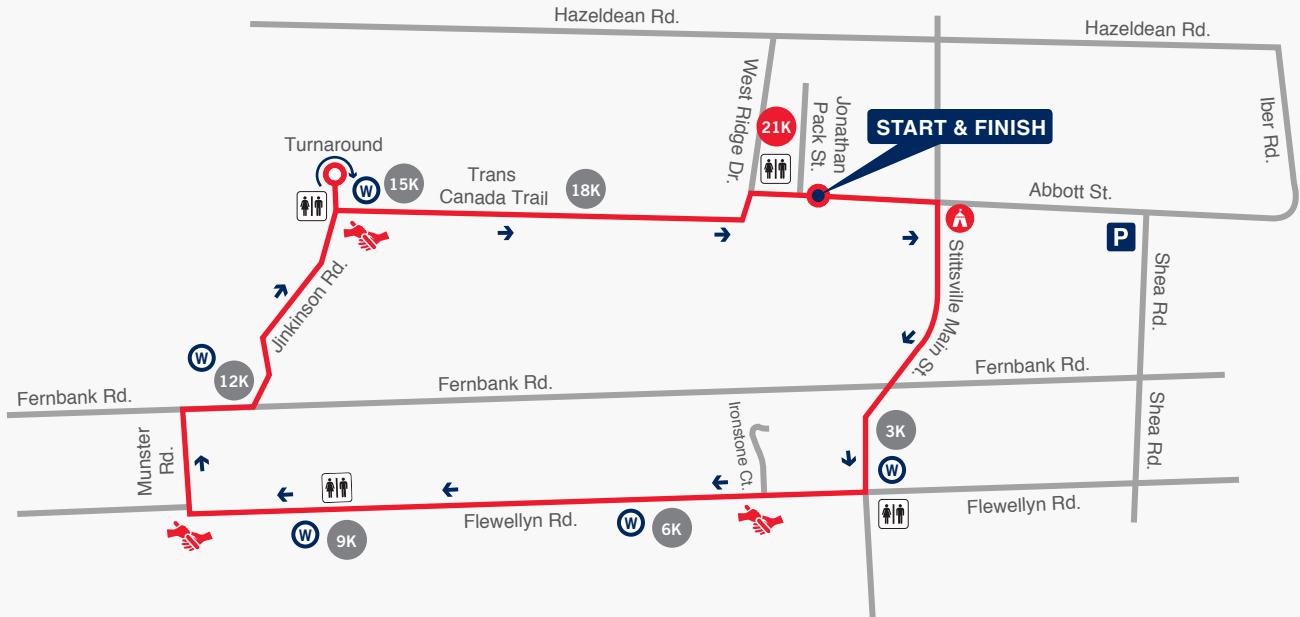

# Relay Course Map

Parking

Water Station Location

Porta Potty

After race festivities

Transition Point