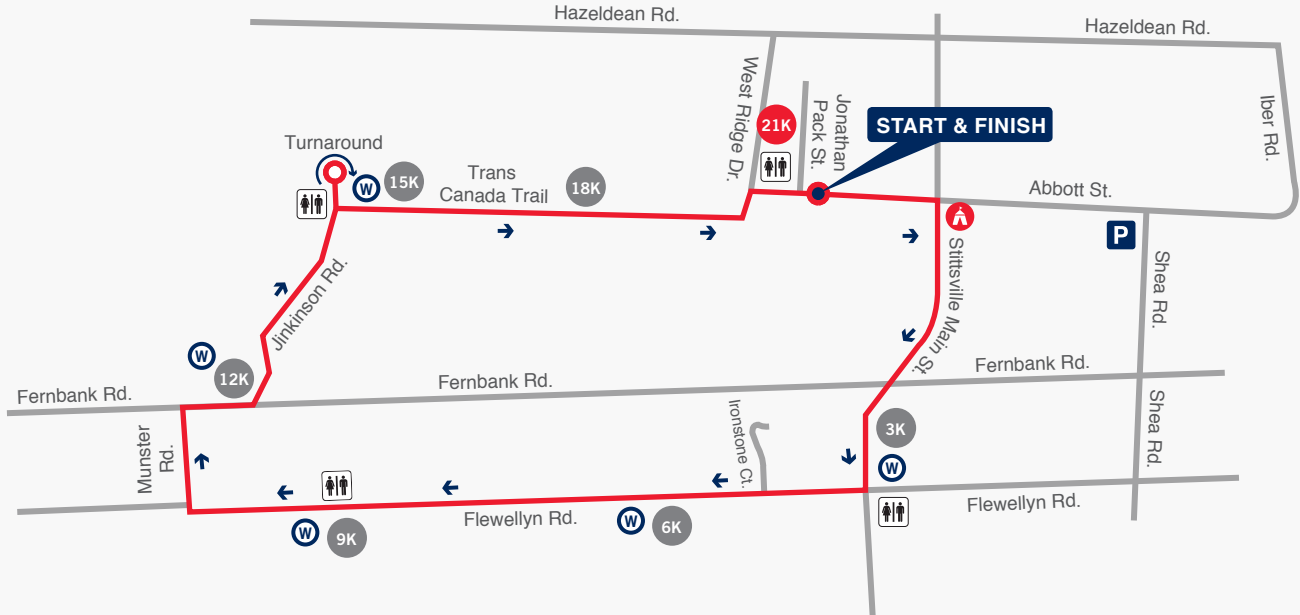

Half Marathon Course Map

- Parking
- Water Station Location
- Porta Potty
- After race festivities